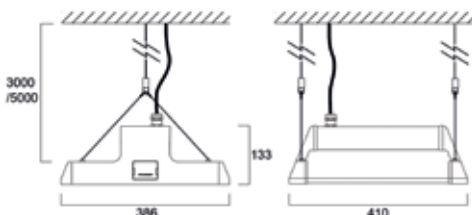

Accessories

Code	Description	
0040022	SylBay SB TB 3M Suspension Kit 2 Point	supplied with 4 bolts x 2 x 3M length suspension cables & adjusters
0040023	SylBay SB TB 5M Suspension Kit 2 Point	supplied with 4 bolts x 2 x 5M length suspension cables & adjusters
0040024	SylBay SB TB 3M Suspension Kit 4 Point	supplied with 4 bolts x 4 x 3M length suspension cables & adjusters
0040025	SylBay SB TB 5M Suspension Kit 4 Point	supplied with 4 bolts x 4 x 3M length suspension cables & adjusters
0040026	SylBay SB TB Surface Bracket	Bracket and mounting screws
0040027	SylBay Gen II EM Kit Standard	EM Kit with mounting accessory
0040030	SylBay Gen II EM Kit Escape Route	EM Kit with mounting accessory

0040022/0040023

0040024/0040025

0040026

0040027/0040030

Photometric Data

Aisle Beam

Wide Beam

Dimensions (mm)