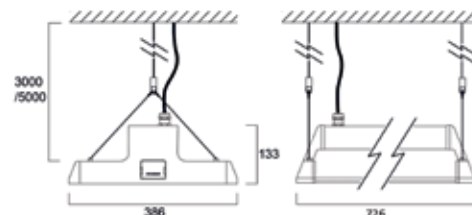

Accessories

Code	Description	
0040022	SylBay SB TB 3M Suspension Kit 2 Point	supplied with 4 bolts x 2 x 3M length suspension cables & adjusters
0040023	SylBay SB TB 5M Suspension Kit 2 Point	supplied with 4 bolts x 2 x 5M length suspension cables & adjusters
0040024	SylBay SB TB 3M Suspension Kit 4 Point	supplied with 4 bolts x 4 x 3M length suspension cables & adjusters
0040025	SylBay SB TB 5M Suspension Kit 4 Point	supplied with 4 bolts x 4 x 3M length suspension cables & adjusters
0040026	SylBay SB TB Surface Bracket	Bracket and mounting screws
0040027	SylBay Gen II EM Kit Standard	EM Kit with mounting accessory
0040030	SylBay Gen II EM Kit Escape Route	EM Kit with mounting accessory

0040022/0040023

0040024/0040025

0040026

0040027/0040030

Photometric Data

Aisle Beam

Wide Beam

Dimensions (mm)

Single body

Twin body

SYLVANIA

CE UK
CA

in f  

Although every effort has been made to ensure accuracy in the compilation of the technical detail within this publication, specifications and performance data are constantly changing. Current details should therefore be checked with Feilo Sylvania International Group Kft.