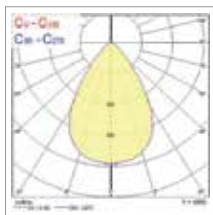

0040022/0040023

0040024/0040025

0040026

0040027/0040030

Photometric Data

Aisle Beam

Wide Beam

Dimensions (mm)