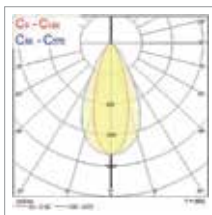

0040022/0040023

0040024/0040025

0040026

0040027/0040030

Photometric Data

Aisle Beam

Wide Beam

Dimensions (mm)